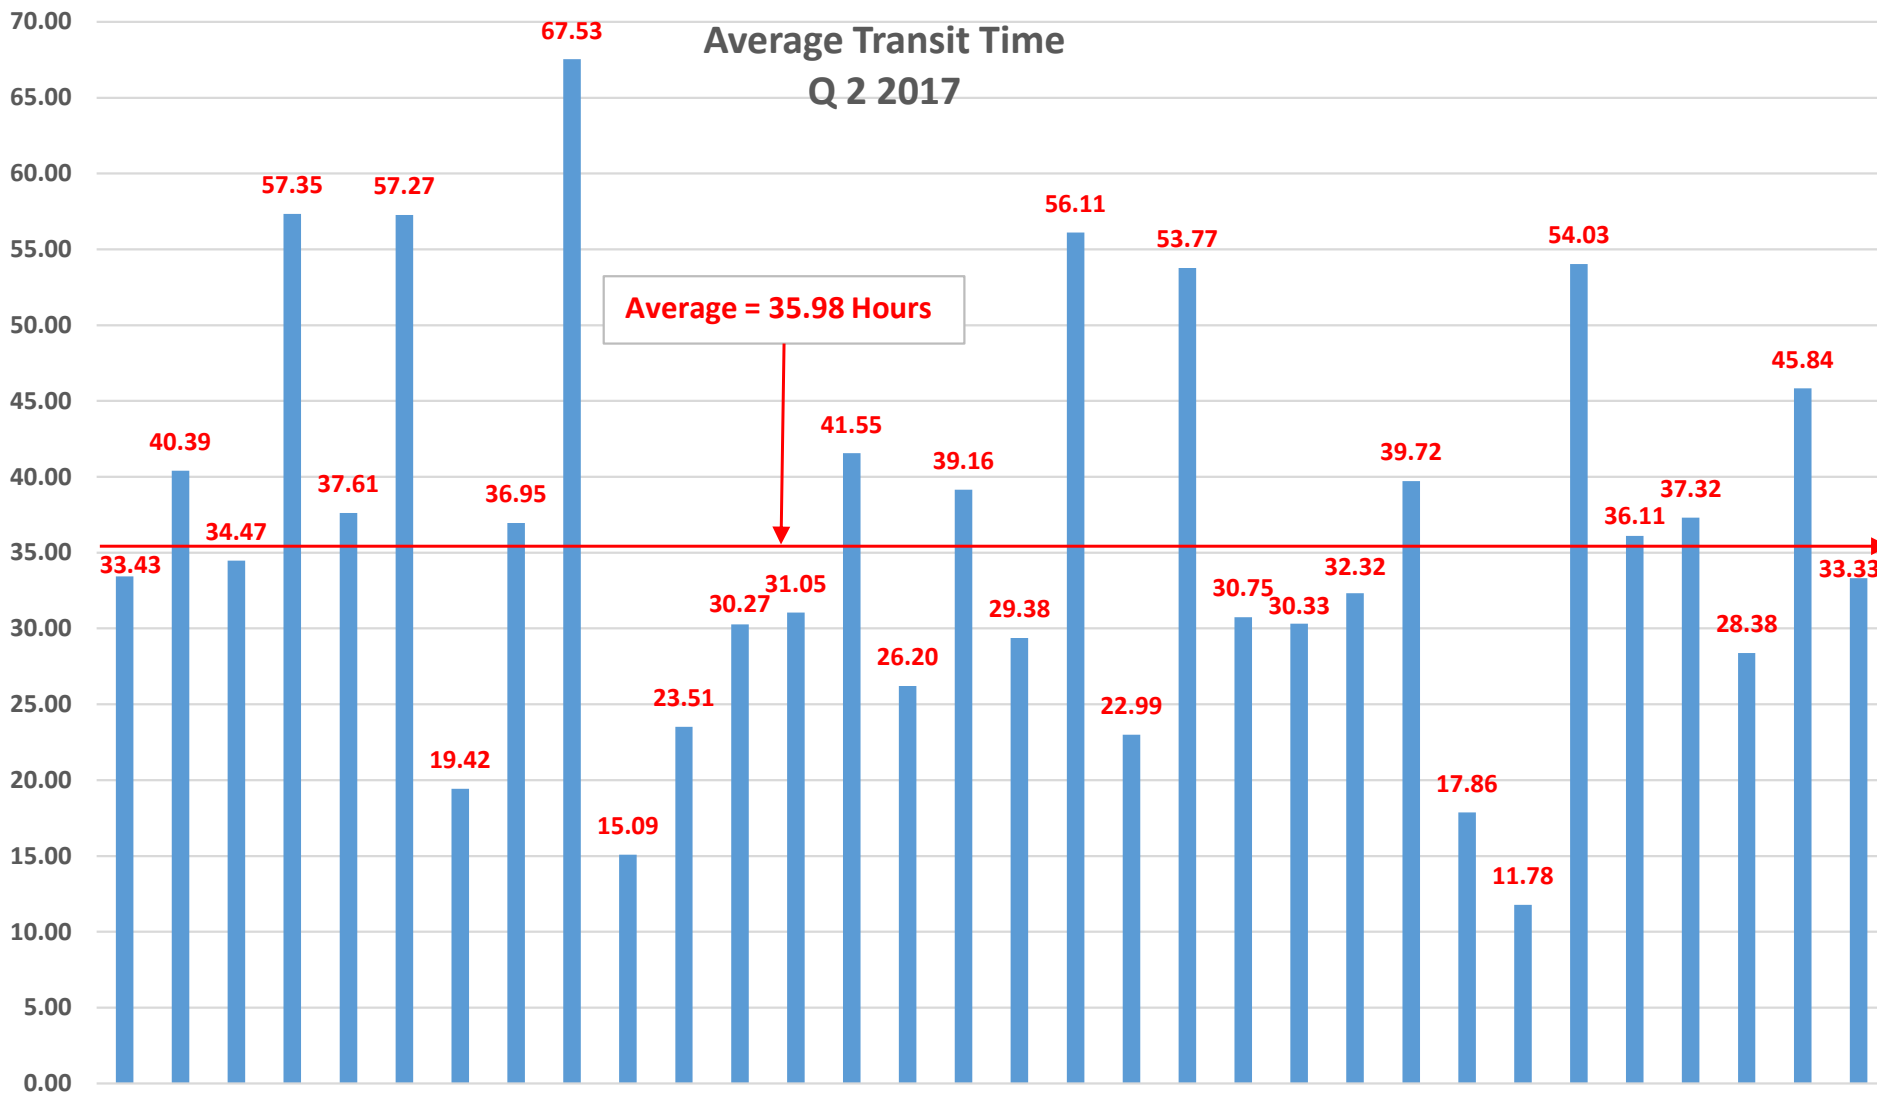

Average Transit Time Q 2 2017

Hours

Average = 35.98 Hours